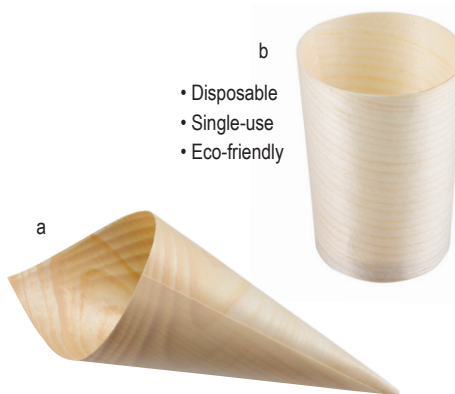

DISPOSABLE CONES & CUPS

- A refreshing way to present appetisers, desserts and samples
- Easy to serve and comfortable for guests to hold

Item #	Description	Capacity	Min Order/ Case Pack	List Price (€)
CONES, PINEWOOD			(50 PER BOX)	
BAMDCN5	Mini, 5 x 5.5 x 12.5cm	45ml	12 / 12	6.58 pk
BAMDCN6	Small, 6.5 x 7 x 15cm	90ml	12 / 12	7.01 pk
a. BAMDCN7	Large, 7.5 x 9 x 18cm	140ml	12 / 12	10.16 pk
CUPS, PINEWOOD			(50 PER BOX)	
b. BAMDCP1	Small, 6cm dia x 6cm	120ml	12 / 12	12.48 pk
BAMDCP2	Mini, 4.5cm dia x 4.5cm	60ml	12 / 12	11.26 pk

- Disposable
- Single-use
- Eco-friendly

Great for ice cream cones, trail mix and even coffee pods

45mm ring diameter on all cone holders

DISPOSABLE CONE HOLDERS

- Display your disposable cones in style with our selection of tiered cone holders
- 10030 & 10031 feature rotating tiers for easy prepping and serving
- All styles include handles for easy transportation to and from the serving line

Item #	Description	Min Order/ Case Pack	List Price (€)
DCH27	Chrome Plated Metal, Holds 27 Cones, 18.5cm dia x 42cm	1 / 6	16.91 ea
c. DCH27BK	Black Powder Coated Metal, Holds 27 Cones, 18.5cm dia x 42cm	1 / 6	16.91 ea
d. DCH01	Black Powder Coated Metal, Holds 1 Cone, 10cm H	1 / 12	2.63 ea
e. 10030	▶ Black Powder Coated Metal & Acacia, Holds 6 Cones, 19.5cm dia x 25cm	1 / 12	13.31 ea
f. 10031	▶ Black Powder Coated Metal & Acacia, Holds 12 Cones, 25.5cm dia x 35cm	1 / 12	18.48 ea
g. *BBQ3500	Cone Holder/Chili Pepper Roaster, Stainless Steel, Holds 20 Cones, 28 x 12.5 x 5.5cm	6 / 6	13.73 ea