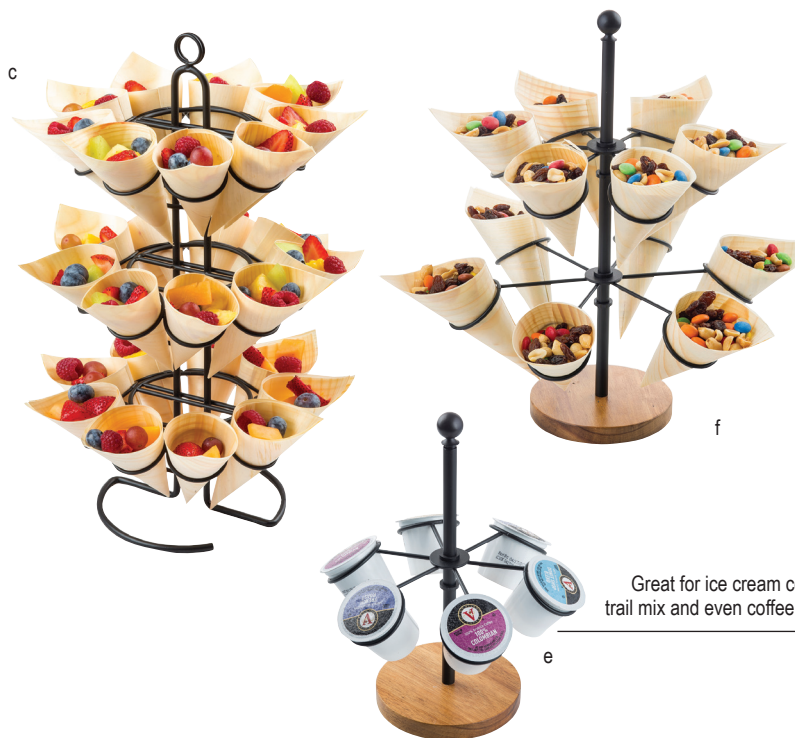

DISPOSABLE CONES & CUPS

- A refreshing way to present appetisers, desserts and samples
- Easy to serve and comfortable for guests to hold

Item #	Description	Capacity	Min Order/ Case Pack	List Price (€)
CONES, PINEWOOD			(50 PER BOX)	
BAMDCN5	Mini, 5 x 5.5 x 12.5cm	45ml	12 / 12	6.58 pk
BAMDCN6	Small, 6.5 x 7 x 15cm	90ml	12 / 12	7.01 pk
a. BAMDCN7	Large, 7.5 x 9 x 18cm	140ml	12 / 12	10.16 pk
CUPS, PINEWOOD			(50 PER BOX)	
b. BAMDCP1	Small, 6cm dia x 6cm	120ml	12 / 12	12.48 pk
BAMDCP2	Mini, 4.5cm dia x 4.5cm	60ml	12 / 12	11.26 pk

- Disposable
- Single-use
- Eco-friendly

Great for ice cream cones, trail mix and even coffee pods

45mm ring diameter on all cone holders

DISPOSABLE CONE HOLDERS

- Display your disposable cones in style with our selection of tiered cone holders
- 10030 & 10031 feature rotating tiers for easy prepping and serving
- All styles include handles for easy transportation to and from the serving line

Item #	Description	Min Order/ Case Pack	List Price (€)
DCH27	Chrome Plated Metal, Holds 27 Cones, 18.5cm dia x 42cm	1 / 6	16.91 ea
c. DCH27BK	Black Powder Coated Metal, Holds 27 Cones, 18.5cm dia x 42cm	1 / 6	16.91 ea
d. DCH01	Black Powder Coated Metal, Holds 1 Cone, 10cm H	1 / 12	2.63 ea
e. 10030	▶ Black Powder Coated Metal & Acacia, Holds 6 Cones, 19.5cm dia x 25cm	1 / 12	13.31 ea
f. 10031	▶ Black Powder Coated Metal & Acacia, Holds 12 Cones, 25.5cm dia x 35cm	1 / 12	18.48 ea
g. *BBQ3500	Cone Holder/Chili Pepper Roaster, Stainless Steel, Holds 20 Cones, 28 x 12.5 x 5.5cm	6 / 6	13.73 ea

25mm diameter hole