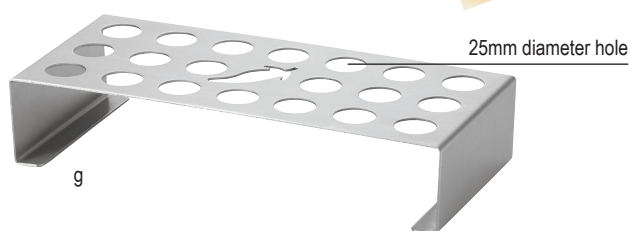

DISPOSABLE CONES & CUPS

- A refreshing way to present appetisers, desserts and samples
- Easy to serve and comfortable for guests to hold

Item #	Description	Capacity	Min Order/ Case Pack	List Price (€)
CONES, PINEWOOD			(50 PER BOX)	
BAMDCN5	Mini, 5 x 5.5 x 12.5cm	45ml	12 / 12	6.58 pk
BAMDCN6	Small, 6.5 x 7 x 15cm	90ml	12 / 12	7.01 pk
a. BAMDCN7	Large, 7.5 x 9 x 18cm	140ml	12 / 12	10.16 pk
CUPS, PINEWOOD			(50 PER BOX)	
b. BAMDCP1	Small, 6cm dia x 6cm	120ml	12 / 12	12.48 pk
BAMDCP2	Mini, 4.5cm dia x 4.5cm	60ml	12 / 12	11.26 pk

- Disposable
- Single-use
- Eco-friendly

Great for ice cream cones, trail mix and even coffee pods

45mm ring diameter on all cone holders

DISPOSABLE CONE HOLDERS

- Display your disposable cones in style with our selection of tiered cone holders
- 10030 & 10031 feature rotating tiers for easy prepping and serving
- All styles include handles for easy transportation to and from the serving line

Item #	Description	Min Order/ Case Pack	List Price (€)
DCH27	Chrome Plated Metal, Holds 27 Cones, 18.5cm dia x 42cm	1 / 6	16.91 ea
c. DCH27BK	Black Powder Coated Metal, Holds 27 Cones, 18.5cm dia x 42cm	1 / 6	16.91 ea
d. DCH01	Black Powder Coated Metal, Holds 1 Cone, 10cm H	1 / 12	2.63 ea
e. 10030	▶ Black Powder Coated Metal & Acacia, Holds 6 Cones, 19.5cm dia x 25cm	1 / 12	13.31 ea
f. 10031	▶ Black Powder Coated Metal & Acacia, Holds 12 Cones, 25.5cm dia x 35cm	1 / 12	18.48 ea
g. *BBQ3500	Cone Holder/Chili Pepper Roaster, Stainless Steel, Holds 20 Cones, 28 x 12.5 x 5.5cm	6 / 6	13.73 ea

25mm diameter hole